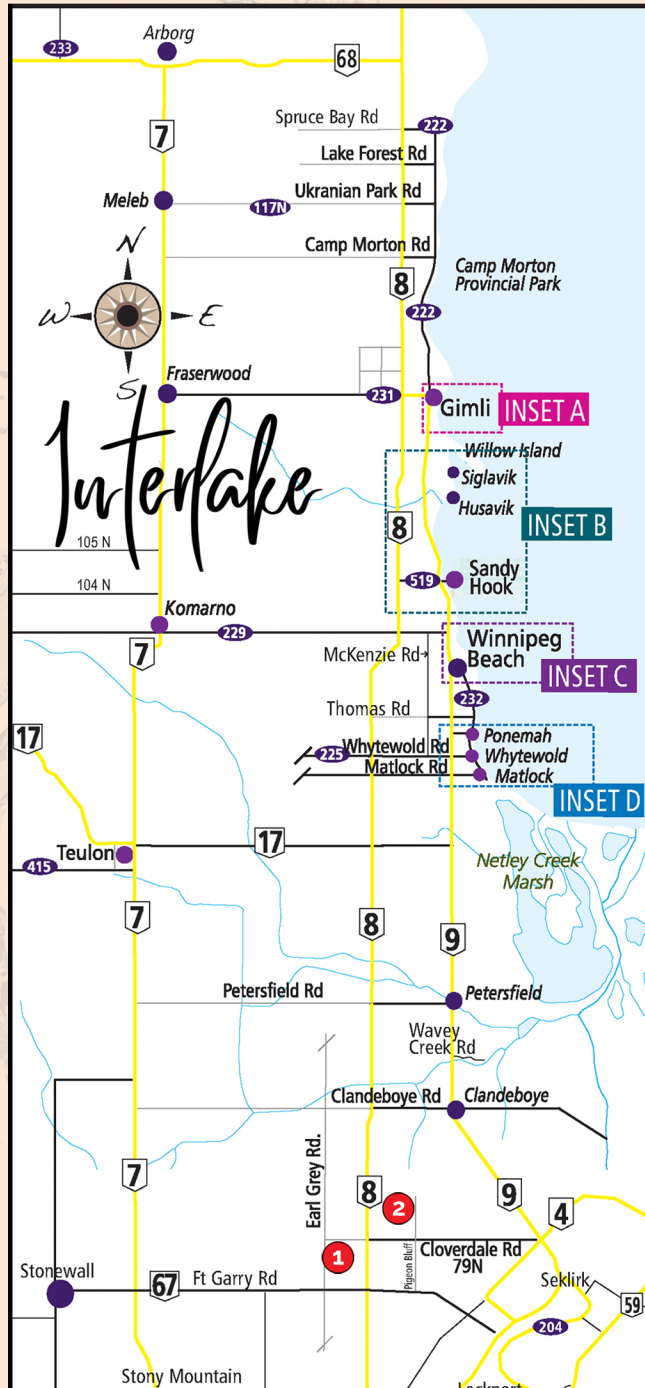

PLEASE NOTE: Maps are NOT to scale. Please bring along a roadmap or download the 2024 WAVE Artists' Mobile App. Scan QR below.

Watch for WAVE
Flags & Road
Signs and
navigate using
our 2024 App

2024 Artists by Location Number

1. Alan Lacovetsky; 771 Earl Grey Rd. St Andrews
2. Angel Calnek; 888 Pigeon Bluff Rd. St Andrews
3. Laurie Wardrope; 6 Hector Ave, Matlock - *New!*
4. Milli Flaig-Hooper; 28 Hawthorne Ave, Matlock
5. Stephanie Sutton; 142 Gimli Rd, Whytewold
6. Rosemary Miguez; 21 Grove Ave, Dunnottar
7. Amanda Onchulenko; 13 Melville Lane, Ponemah
8. CJ Tennant; 13 Melville Lane, Ponemah
9. Heather Dawson; 545 Temple Ave, Wpg Beach
10. Gayle Halliwell; 410 Silverdale Ave, Wpg Beach
11. Brenda Booke; 226 Laurel Ave, Wpg Beach
12. Helma Rogge-Rehders; 247 Laurel Ave, Wpg Beach
13. Patricia Tymkiw; 103115 Hwy 9, Sandy Hook
14. Ainslie Davis; 103139 Hwy 9, Sandy Hook
15. Brian Davis; 103139 Hwy 9, Sandy Hook - *New!*
16. S. JoAnne Gullachsen; 34 Johansson Lane, Gimli
17. Gimli Art Club; 3 Centre St, Harbourfront Gimli
18. Leanne Marchak; 176 Centre Ave West, Gimli
19. Sharon Cory; 78 Solvin Rd, Gimli - *New!*