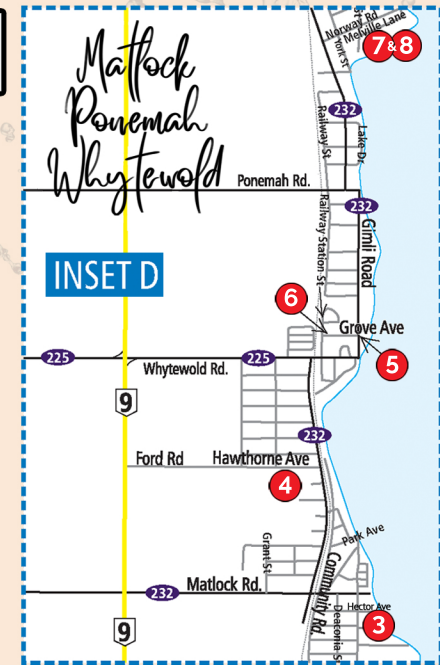

PLEASE NOTE: Maps are NOT to scale. Please bring along a roadmap or download the 2024 WAVE Artists' Mobile App. Scan QR below.

Watch for WAVE
Flags & Road
Signs and
navigate using
our 2024 App

2024 Artists by Location Number

1. Alan Lacovetsky; 771 Earl Grey Rd. St Andrews
2. Angel Calnek; 888 Pigeon Bluff Rd. St Andrews
3. Laurie Wardrope; 6 Hector Ave, Matlock - *New!*
4. Milli Flaig-Hooper; 28 Hawthorne Ave, Matlock
5. Stephanie Sutton; 142 Gimli Rd, Whytewold
6. Rosemary Miguez; 21 Grove Ave, Dunnottar
7. Amanda Onchulenko; 13 Melville Lane, Ponemah
8. CJ Tennant; 13 Melville Lane, Ponemah
9. Heather Dawson; 545 Temple Ave, Wpg Beach
10. Gayle Halliwell; 410 Silverdale Ave, Wpg Beach
11. Brenda Booke; 226 Laurel Ave, Wpg Beach
12. Helma Rogge-Rehders; 247 Laurel Ave, Wpg Beach
13. Patricia Tymkiw; 103115 Hwy 9, Sandy Hook
14. Ainslie Davis; 103139 Hwy 9, Sandy Hook
15. Brian Davis; 103139 Hwy 9, Sandy Hook - *New!*
16. S. JoAnne Gullachsen; 34 Johansson Lane, Gimli
17. Gimli Art Club; 3 Centre St, Harbourfront Gimli
18. Leanne Marchak; 176 Centre Ave West, Gimli
19. Sharon Cory; 78 Solvin Rd, Gimli - *New!*