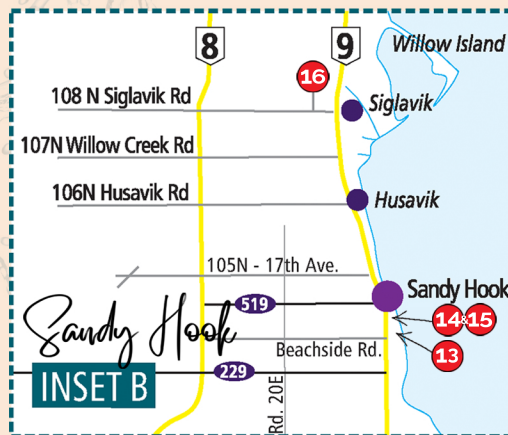

PLEASE NOTE: Maps are NOT to scale. Please bring along a roadmap or download the 2024 WAVE Artists' Mobile App. Scan QR below.

Watch for WAVE
Flags & Road
Signs and
navigate using
our 2024 App

2024 Artists by Location Number

1. Alan Lacovetsky; 771 Earl Grey Rd. St Andrews
2. Angel Calnek; 888 Pigeon Bluff Rd. St Andrews
3. Laurie Wardrope; 6 Hector Ave, Matlock - *New!*
4. Milli Flaig-Hooper; 28 Hawthorne Ave, Matlock
5. Stephanie Sutton; 142 Gimli Rd, Whytewold
6. Rosemary Miguez; 21 Grove Ave, Dunnottar
7. Amanda Onchulenko; 13 Melville Lane, Ponemah
8. CJ Tennant; 13 Melville Lane, Ponemah
9. Heather Dawson; 545 Temple Ave, Wpg Beach
10. Gayle Halliwell; 410 Silverdale Ave, Wpg Beach
11. Brenda Booke; 226 Laurel Ave, Wpg Beach
12. Helma Rogge-Rehders; 247 Laurel Ave, Wpg Beach
13. Patricia Tymkiw; 103115 Hwy 9, Sandy Hook
14. Ainslie Davis; 103139 Hwy 9, Sandy Hook
15. Brian Davis; 103139 Hwy 9, Sandy Hook - *New!*
16. S. JoAnne Gullachsen; 34 Johansson Lane, Gimli
17. Gimli Art Club; 3 Centre St, Harbourfront Gimli
18. Leanne Marchak; 176 Centre Ave West, Gimli
19. Sharon Cory; 78 Solvin Rd, Gimli - *New!*