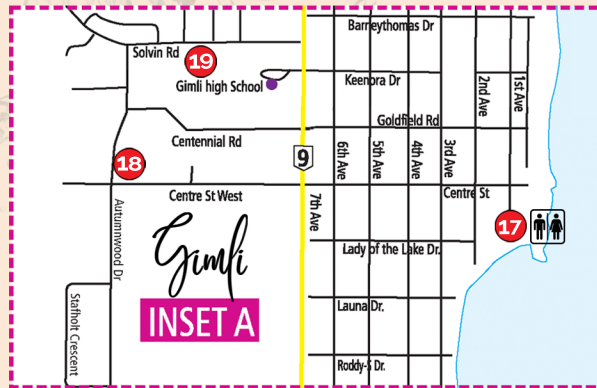

PLEASE NOTE: Maps are NOT to scale. Please bring along a roadmap or download the 2024 WAVE Artists' Mobile App. Scan QR below.

Watch for WAVE
Flags & Road
Signs and
navigate using
our 2024 App

2024 Artists by Location Number

1. Alan Lacovetsky; 771 Earl Grey Rd. St Andrews
2. Angel Calnek; 888 Pigeon Bluff Rd. St Andrews
3. Laurie Wardrope; 6 Hector Ave, Matlock - *New!*
4. Milli Flaig-Hooper; 28 Hawthorne Ave, Matlock
5. Stephanie Sutton; 142 Gimli Rd, Whytewold
6. Rosemary Miguez; 21 Grove Ave, Dunnottar
7. Amanda Onchulenko; 13 Melville Lane, Ponemah
8. CJ Tennant; 13 Melville Lane, Ponemah
9. Heather Dawson; 545 Temple Ave, Wpg Beach
10. Gayle Halliwell; 410 Silverdale Ave, Wpg Beach
11. Brenda Booke; 226 Laurel Ave, Wpg Beach
12. Helma Rogge-Rehders; 247 Laurel Ave, Wpg Beach
13. Patricia Tymkiw; 103115 Hwy 9, Sandy Hook
14. Ainslie Davis; 103139 Hwy 9, Sandy Hook
15. Brian Davis; 103139 Hwy 9, Sandy Hook - *New!*
16. S. JoAnne Gullachsen; 34 Johansson Lane, Gimli
17. Gimli Art Club; 3 Centre St, Harbourfront Gimli
18. Leanne Marchak; 176 Centre Ave West, Gimli
19. Sharon Cory; 78 Solvin Rd, Gimli - *New!*